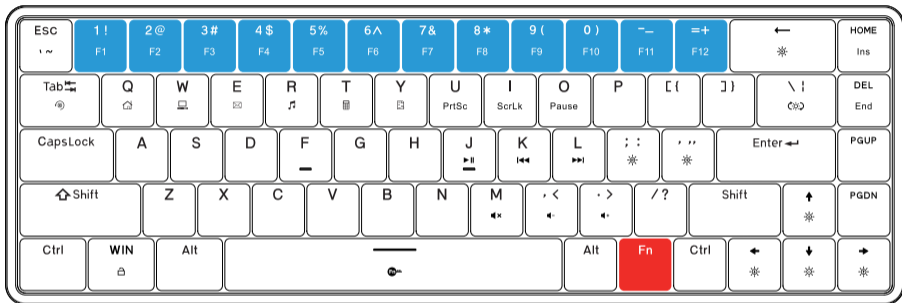

DIERYA

DK68SE

PRODUCT USER MANUAL

Specifications

Product Name: DK68SE

Material : Case-ABS, Keycaps-ABS

Backlight: Blue light

Optional Mode: Wired

Instruction for Using Fn Key

Auxiliary Key

Fn+1 : F1

Fn+2 : F2

Fn+3 : F3

Fn+4 : F4

Fn+5 : F5

Fn+6 : F6