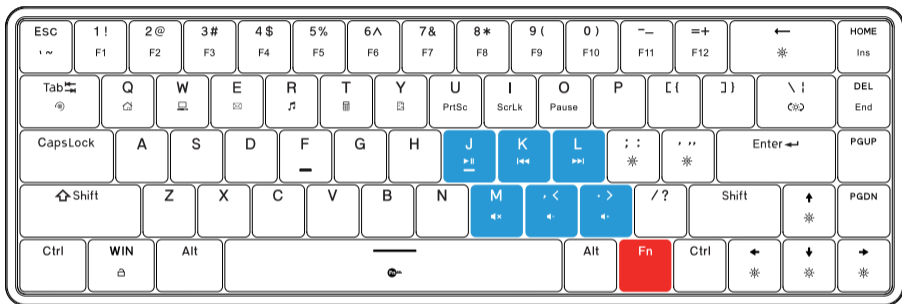

Instruction for Using Fn Key

Multi-Media

Fn+J : Play / Pause

Fn+K : Previous song

Fn+L : Next song

Fn+M : Mute

Fn+, < : Volume down

Fn+, > : Volume up