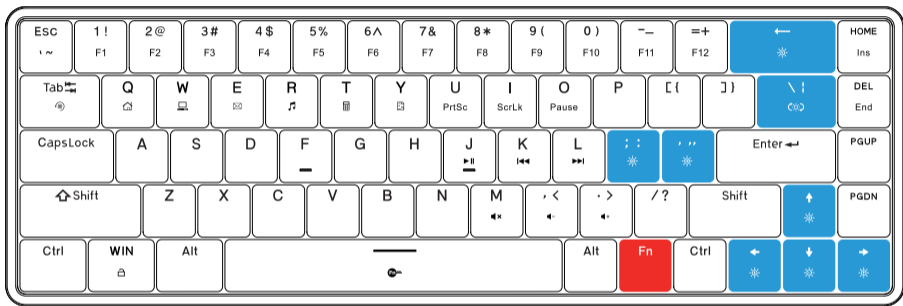

Instruction for Using Fn Key

Lighting

Fn+↑ : Increase light brightness

Fn+↓ : Weaken light brightness

Fn+← : Speed down light effect

Fn+→ : Speed up light effect

Fn+Backspace : Turn the light on / off

Fn+|/| : Switch lighting mode

Fn+;:; : Light effect to the left (only some lighting effects support)

Fn+''' : Lighting effect to the right (only some lighting effects support)