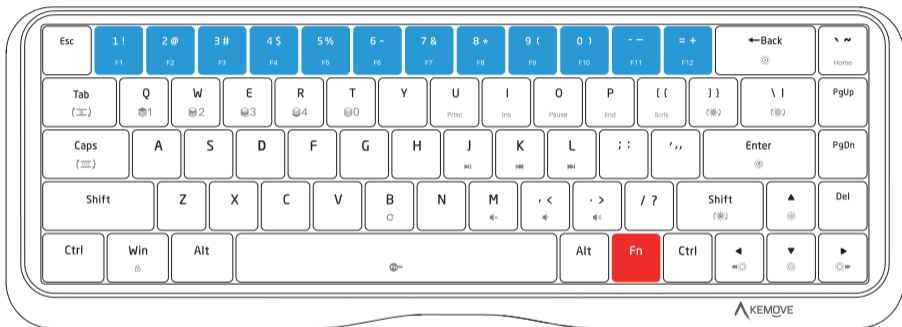

Instruction for using Fn key

Auxiliary Key

Fn+1 : F1

Fn+5 : F5

Fn+9 : F9

Fn+2 : F2

Fn+6 : F6

Fn+0 : F10

Fn+3 : F3

Fn+7 : F7

Fn+_- : F11

Fn+4 : F4

Fn+8 : F8

Fn++ : F12