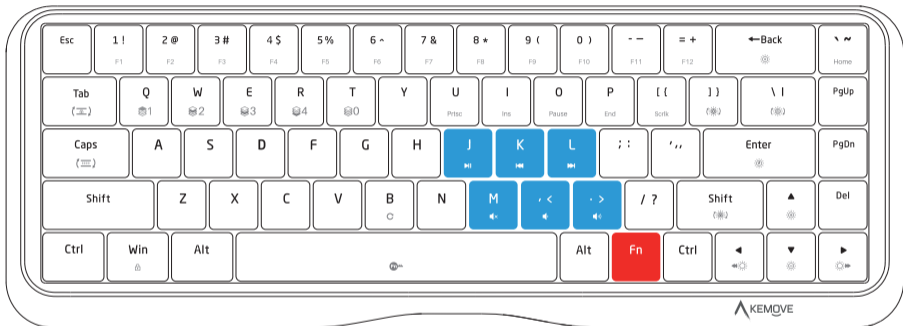

Profile

Fn+Q : Profile 1

Fn+W : Profile 2

Fn+E : Profile 3

Fn+R : Profile 4

Fn+T : Profile 0

Fn+B : Press long until light of the keyboard blinks, the keyboard reset to the factory default settings.

Fn+Win : Win key locked / unlocked (Win key keeps flashing red light when locked.)

Fn+Spacebar : Fn key locked /unlocked (When Fn key is locked, it flashes red light. In this state, the multimedia key can be used separately.)

Instruction for using Fn key

Function

Fn+U : Print Screen

Fn+I : Insert

Fn+O : Pause

Fn+P : End

Fn+[: Scroll lock

Fn+~ : Home

Instruction for using Fn key

Multi-Media

Fn+J : Play / Pause

Fn+M : Mute

Fn+K : Previous song

Fn+, < : Volume down

Fn+L : Next song

Fn+, > : Volume up

Instruction for using Fn key

Lighting

Fn+Tab : Switch light piping color

Fn+Capslock : Switch light piping mode