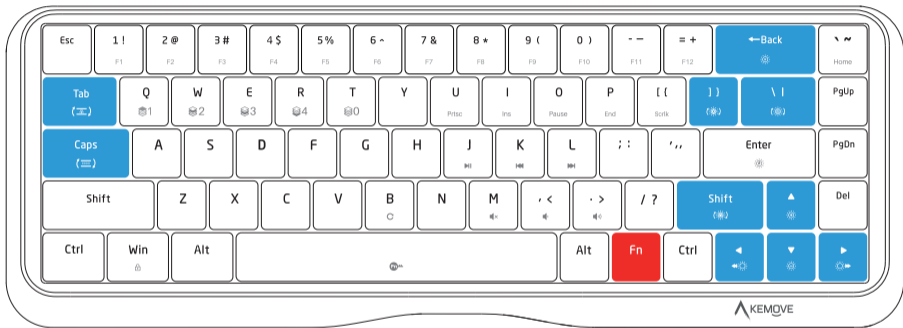

Fn+O : Pause

Fn+P : End

Fn+[: Scroll lock

Fn+~ : Home

Instruction for using Fn key

Multi-Media

Fn+J : Play / Pause

Fn+M : Mute

Fn+K : Previous song

Fn+, < : Volume down

Fn+L : Next song

Fn+, > : Volume up

Instruction for using Fn key

Lighting

Fn+Tab : Switch light piping color

Fn+Capslock : Switch light piping mode