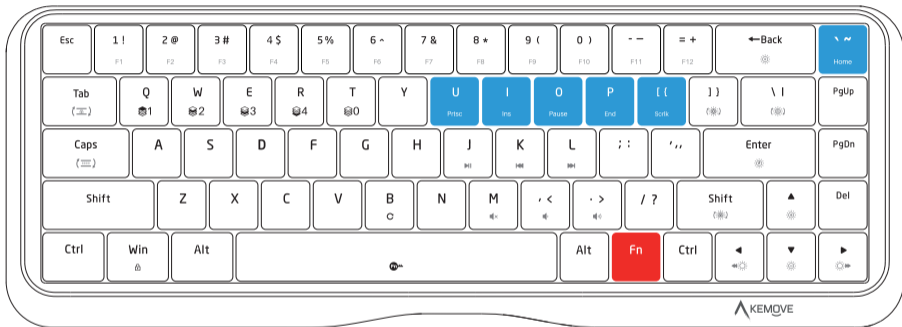

Profile

Fn+Q : Profile 1

Fn+W : Profile 2

Fn+E : Profile 3

Fn+R : Profile 4

Fn+T : Profile 0

Fn+B : Press long until light of the keyboard blinks, the keyboard reset to the factory default settings.

Fn+Win : Win key locked / unlocked (Win key keeps flashing red light when locked.)

Fn+Spacebar : Fn key locked /unlocked (When Fn key is locked, it flashes red light. In this state, the multimedia key can be used separately.)

Instruction for using Fn key

Function

Fn+U : Print Screen

Fn+I : Insert