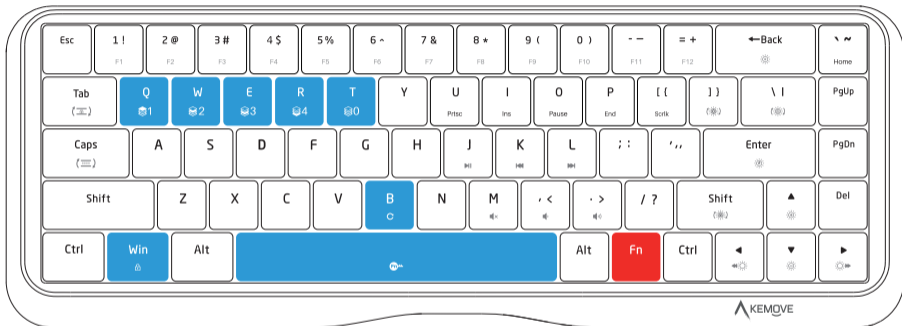

Fn+0 : F10

Fn+3 : F3

Fn+7 : F7

Fn+_- : F11

Fn+4 : F4

Fn+8 : F8

Fn++ : F12

Instruction for using Fn key

Profile

Fn+Q : Profile 1

Fn+W : Profile 2

Fn+E : Profile 3

Fn+R : Profile 4

Fn+T : Profile 0

Fn+B : Press long until light of the keyboard blinks, the keyboard reset to the factory default settings.

Fn+Win : Win key locked / unlocked (Win key keeps flashing red light when locked.)

Fn+Spacebar : Fn key locked /unlocked (When Fn key is locked, it flashes red light. In this state, the multimedia key can be used separately.)

Instruction for using Fn key

Function

Fn+U : Print Screen

Fn+I : Insert