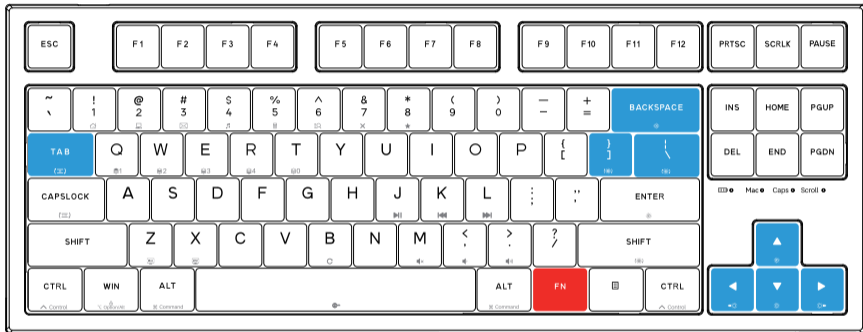

FN+Spacebar : FN key locked / unlocked (FN key's backlight off when locked, it follows current light mode when unlocked.)

Instruction for using FN key

Layout & Multi-Media

FN+Z : MAC key layout

FN+X : WIN key layout

FN+J : Play / Pause

FN+M : Mute

FN+K : Previous song

FN+, < : Volume down

FN+L : Next song

FN+, > : Volume up

Instruction for using FN key

Lighting