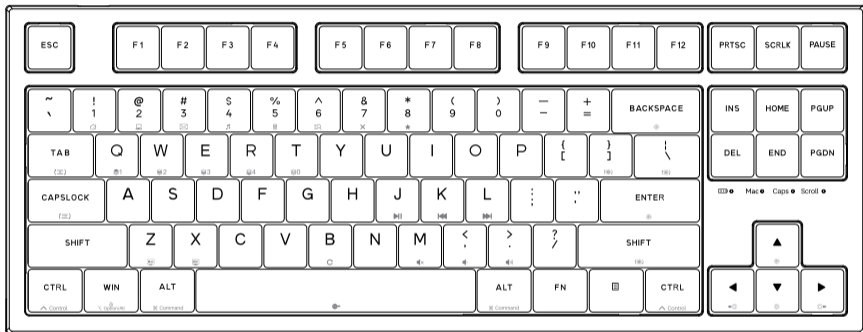

FN+J : Play / Pause

FN+M : Mute

FN+K : Previous song

FN+, < : Volume down

FN+L : Next song

FN+, > : Volume up

Instruction for using FN key

Lighting

FN+Tab : Switch light piping mode

FN+↑ : Increase light brightness

FN+↓ : Weaken light brightness

FN+← : Speed down light effect

FN+→ : Speed up light effect

FN+Backspace : Turn the light on / off

FN+] : Switch to the customized lighting effect

FN+| : Switch lighting mode

Indicator

Power Indicator

- Light on in power-on state

Mac o

Operating System Indicator

- Light on in macOS
- Light off in WinOS

Caps o