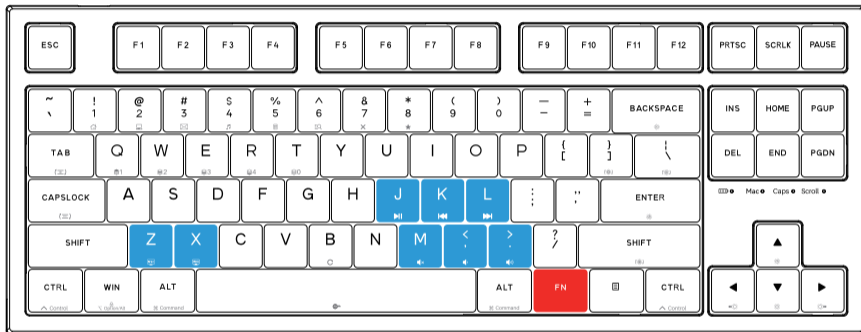

FN+T : Profile 0

FN+B : Press long until light of the keyboard blinks, the keyboard reset to the factory default settings.

FN+WIN : WIN key locked / unlocked (WIN key's backlight off when locked, it follows current light mode when unlocked.)

FN+Spacebar : FN key locked / unlocked (FN key's backlight off when locked, it follows current light mode when unlocked.)

Instruction for using FN key

Layout & Multi-Media

FN+Z : MAC key layout

FN+X : WIN key layout