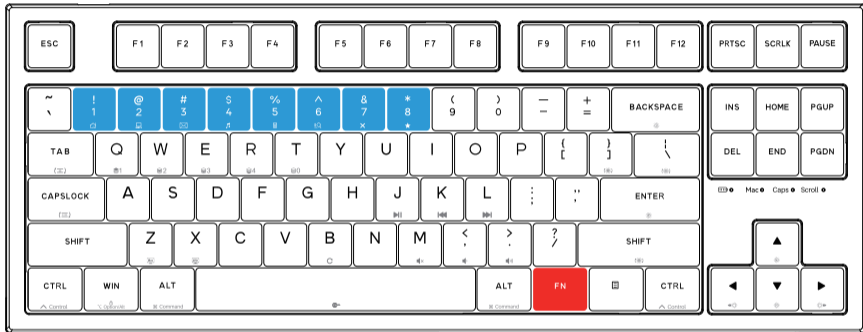

K87SE-1980
PRODUCT USER MANUAL

Specifications

Product Name: K87SE-1980

Material : Case-ABS, Keycaps-ABS

Backlight: Blue light

Optional Mode: Wired

Key: 87 Keys

Interface Type: Type-C

Instruction for using Fn key

Auxiliary Key

FN+1 : Home page

FN+2 : My computer

FN+3 : E-Mail

FN+4 : Multimedia player

FN+5 : Calculator

FN+6 : Search