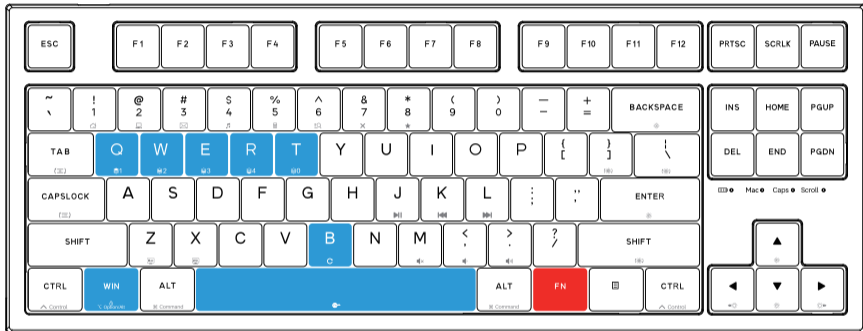

Instruction for using FN key

Profile & Function

FN+Q : Profile 1

FN+W : Profile 2

FN+E : Profile 3

FN+R : Profile 4

FN+T : Profile 0

FN+B : Press long until light of the keyboard blinks, the keyboard reset to the factory default settings.

FN+WIN : WIN key locked / unlocked (WIN key's backlight off when locked, it follows current light mode when unlocked.)

FN+Spacebar : FN key locked / unlocked (FN key's backlight off when locked, it follows current light mode when unlocked.)