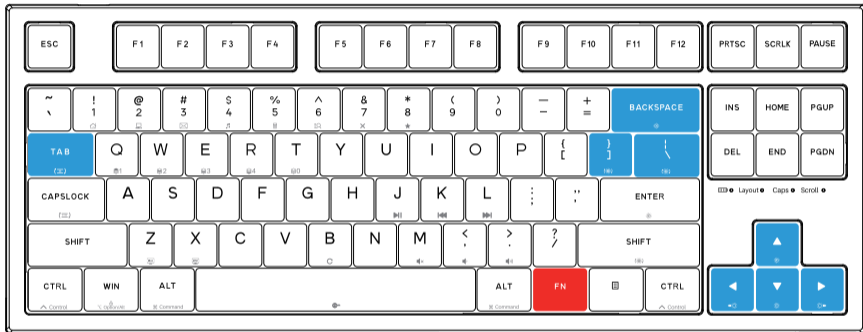

Instruction for using FN key

Lighting

FN+Tab : Switch light piping mode

FN+↑ : Enhance light brightness

FN+↓ : Weaken light brightness

FN+← : Speed down light effect

FN+→ : Speed up light effect

FN+Backspace : Turn the light on / off

FN+] : Switch to the customized lighting effect

FN+| : Switch lighting mode