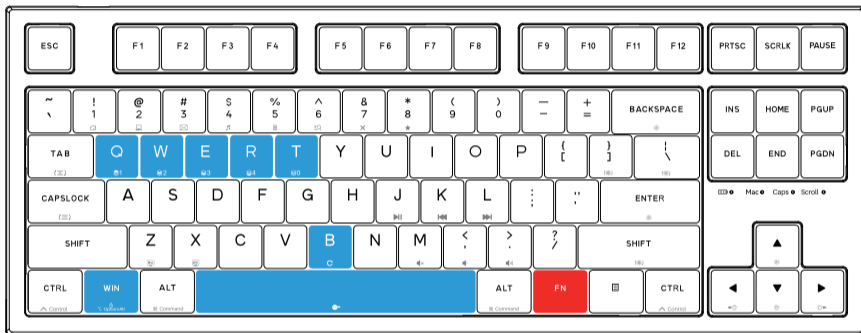

Instruction for using FN key

Profile & Function

FN+Q : Profile 1

FN+W : Profile 2

FN+E : Profile 3

FN+R : Profile 4

FN+T : Profile 0

FN+B : Press long until light of the keyboard blinks, the keyboard reset to the factory default settings.

FN+WIN : WIN key locked / unlocked (WIN key' s backlight off when locked, it follows current light mode when unlocked.)

FN+Spacebar : FN key locked / unlocked (FN key' s backlight off when locked, it follows current light mode when unlocked.)