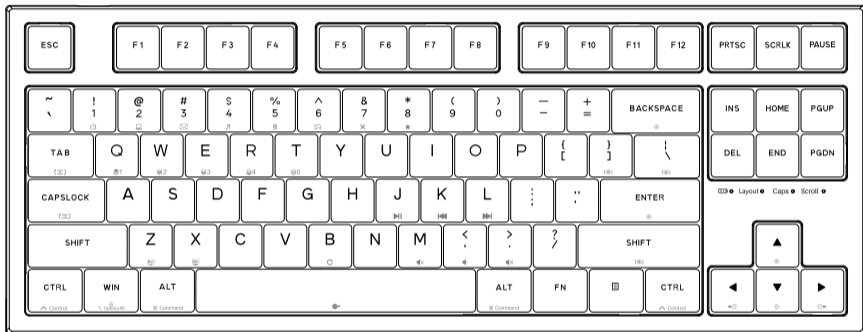

Indicator

Power Indicator

- Light on in power-on state

Layout

Operating System Indicator

- Light on in macOS
- Light off in WinOS

Caps

Caps Lock Indicator

- Light on in CAPS Mode
- Light off when CAPS Mode off

Scroll

Scroll Lock Indicator

- Light on when scroll locked
- Light off when scroll unlocked