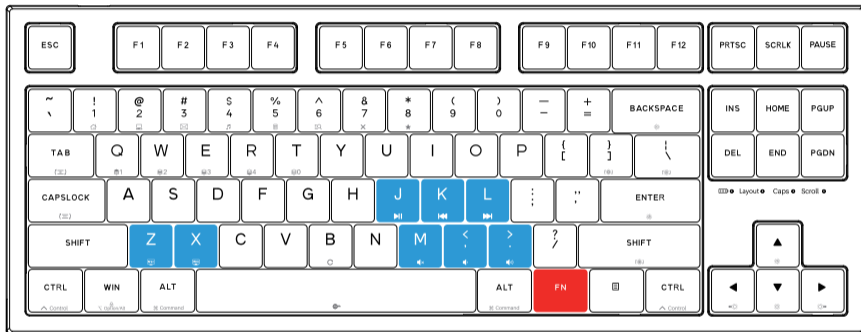

Instruction for using FN key

Layout & Multi-Media

FN+Z : MAC key layout

FN+X : WIN key layout

FN+J : Play / Pause

FN+M : Mute

FN+K : Previous song

FN+, < : Volume down

FN+L : Next song

FN+, > : Volume up