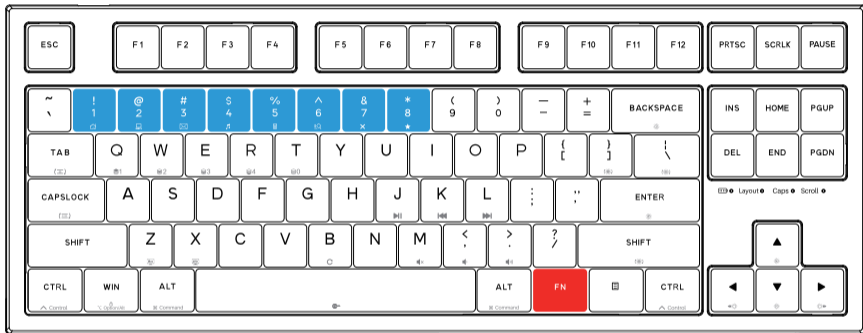

Instruction for using Fn key

Auxiliary Key

FN+1 : Home page

FN+2 : My computer

FN+3 : E-Mail

FN+4 : Multimedia player

FN+5 : Calculator

FN+6 : Search

FN+7 : Close the webpage

FN+8 : Bookmark webpage