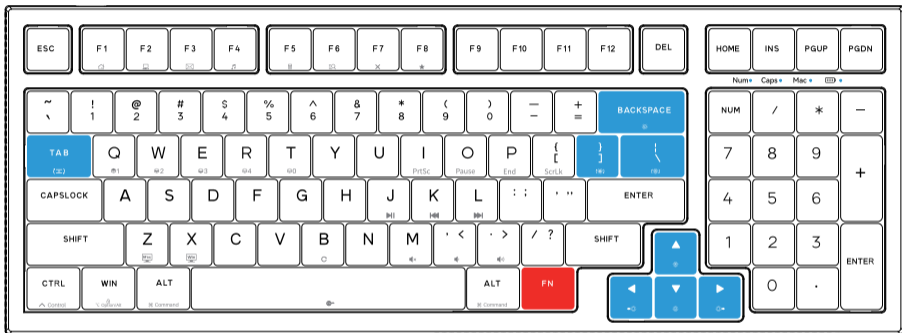

FN+Spacebar : FN key locked / unlocked (FN key' s backlight off when locked, it follows current light mode when unlocked.)

Instruction for using FN key

Layout & Multi-Media

FN+Z : MAC key layout

FN+X : WIN key layout

FN+J : Play / Pause

FN+M : Mute

FN+K : Previous song

FN+, < : Volume down

FN+L : Next song

FN+, > : Volume up

Instruction for using FN key

Lighting