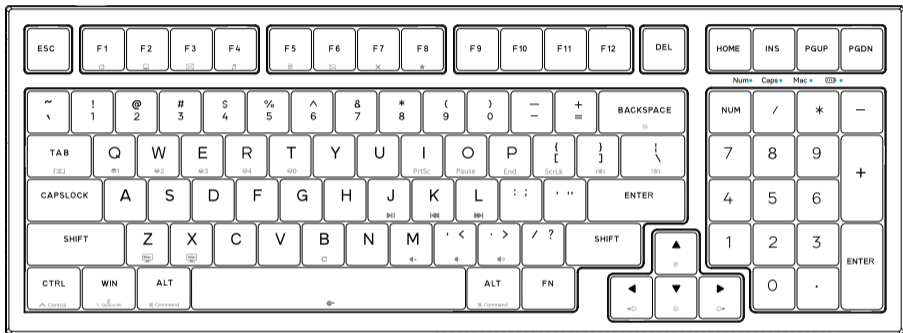

FN+J : Play / Pause

FN+M : Mute

FN+K : Previous song

FN+, < : Volume down

FN+L : Next song

FN+, > : Volume up

Instruction for using FN key

Lighting

Blue area decorative light

FN+Tab : Switch light piping mode

FN+↑ : Increase light brightness

FN+↓ : Weaken light brightness

FN+← : Speed down light effect

FN+→ : Speed up light effect

FN+Backspace : Turn the light on / off

FN+} : Switch to the customized lighting effect

FN+| : Switch lighting mode

Indicator

Numo

Num Lock Indicator

- Light on when number keys are unlocked
- Light off when number keys are locked

Capso

Caps Lock Indicator