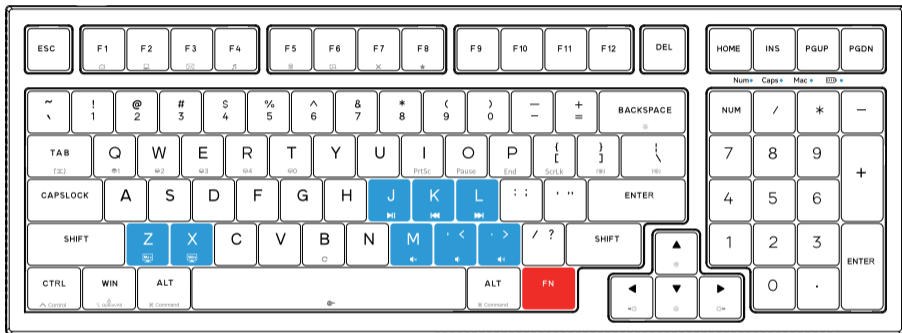

FN+T : Profile 0

FN+I : Print Screen

FN+O : Pause

FN+P : End

FN+[: Scroll lock

FN+B : Press long until light of the keyboard blinks, the keyboard reset to the factory default settings.

FN+WIN : WIN key locked / unlocked (WIN key' s backlight off when locked, it follows current light mode when unlocked.)

FN+Spacebar : FN key locked / unlocked (FN key' s backlight off when locked, it follows current light mode when unlocked.)

Instruction for using FN key

Layout & Multi-Media

FN+Z : MAC key layout

FN+X : WIN key layout