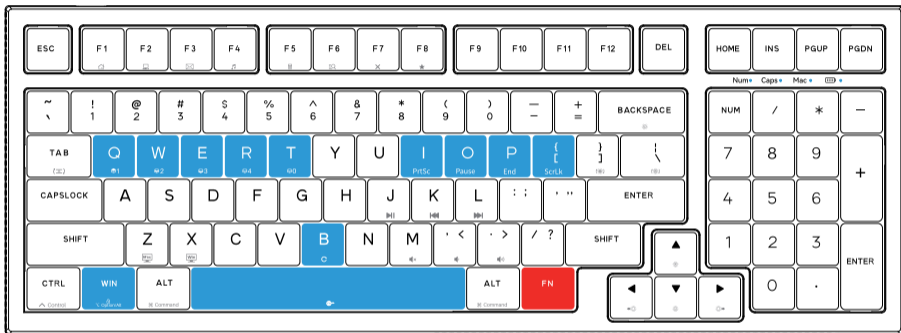

Instruction for using FN key

Profile & Function

FN+Q : Profile 1

FN+W : Profile 2

FN+E : Profile 3

FN+R : Profile 4

FN+T : Profile 0

FN+I : Print Screen

FN+O : Pause

FN+P : End

FN+[: Scroll lock

FN+B : Press long until light of the keyboard blinks, the keyboard reset to the factory default settings.

FN+WIN : WIN key locked / unlocked (WIN key' s backlight off when locked, it follows current light mode when unlocked.)

FN+Spacebar : FN key locked / unlocked (FN key' s backlight off when locked, it follows current light mode when unlocked.)