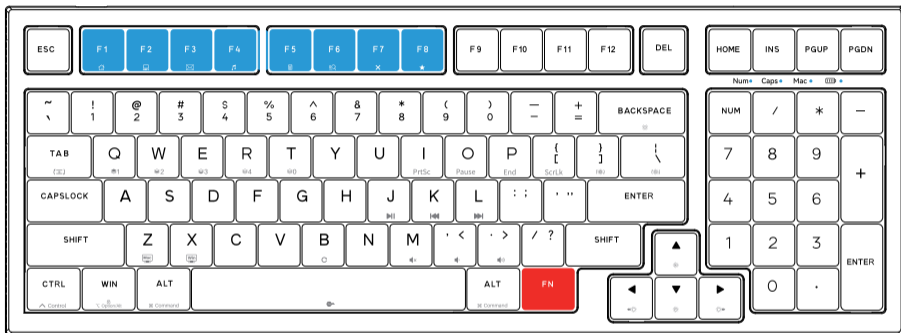

Instruction for using FN key

Auxiliary Key

FN+F1 : Home page

FN+F5 : Calculator

FN+F2 : My computer

FN+F6 : Search

FN+F3 : E-Mail

FN+F7 : Close the webpage

FN+F4 : Multimedia player

FN+F8 : Bookmark webpage