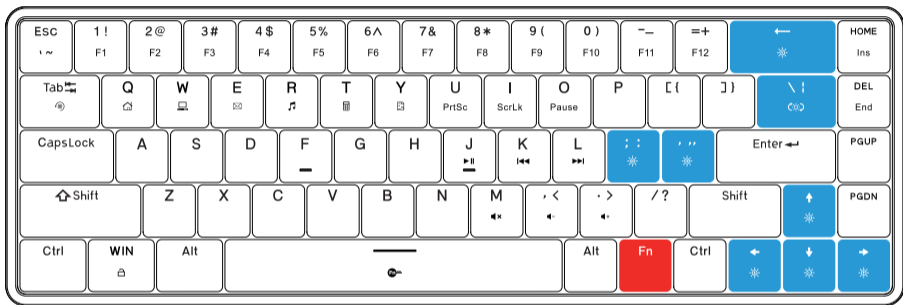

Instruction for Using Fn Key

Lighting

Fn+↑ : Increase light brightness

Fn+↓ : Weaken light brightness

Fn+← : Speed down light effect

Fn+→ : Speed up light effect

Fn+Backspace : Turn the light on / off

Fn+↵ : Switch lighting mode

Fn+⋮ : Light effect to the left (only some lighting effects support)

Fn+” : Lighting effect to the right (only some lighting effects support)