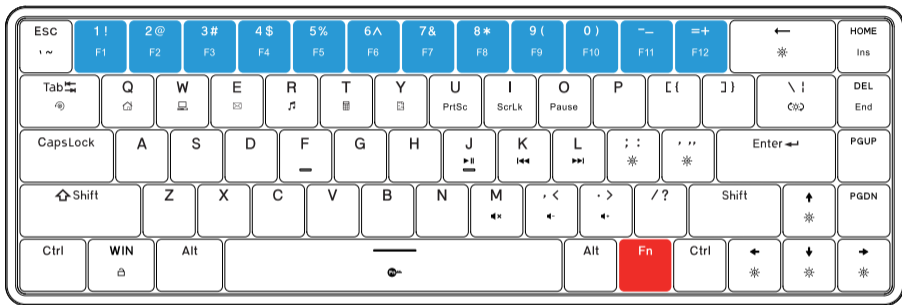

TAKB

T68SE

PRODUCT USER MANUAL

Specifications

Product Name: T68SE

Material : Case-ABS, Keycaps-ABS

Backlight: Blue light

Optional Mode: Wired

Instruction for Using Fn Key

Auxiliary Key

Fn+1 : F1

Fn+2 : F2

Fn+3 : F3

Fn+4 : F4

Fn+5 : F5

Fn+6 : F6