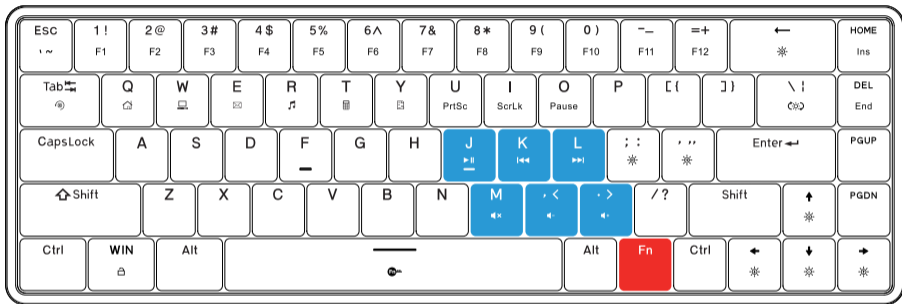

Instruction for Using Fn Key

Multi-Media

Fn+J : Play / Pause

Fn+K : Previous song

Fn+L : Next song

Fn+M : Mute

Fn+, < : Volume down

Fn+, > : Volume up