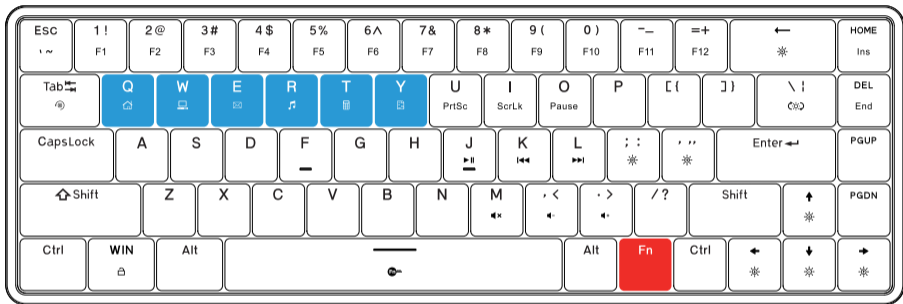

TAKB

T68SE

PRODUCT USER MANUAL

Specifications

Product Name: T68SE

Material : Case-ABS, Keycaps-ABS

Backlight: Blue light

Optional Mode: Wired

Instruction for Using Fn Key

Auxiliary Key

Fn+1 : F1

Fn+2 : F2

Fn+3 : F3

Fn+4 : F4

Fn+5 : F5

Fn+6 : F6

Fn+7 : F7

Fn+8 : F8

Fn+9 : F9

Fn+0 : F10

Fn+_- : F11

Fn+=+ : F12

Instruction for Using Fn Key

Function